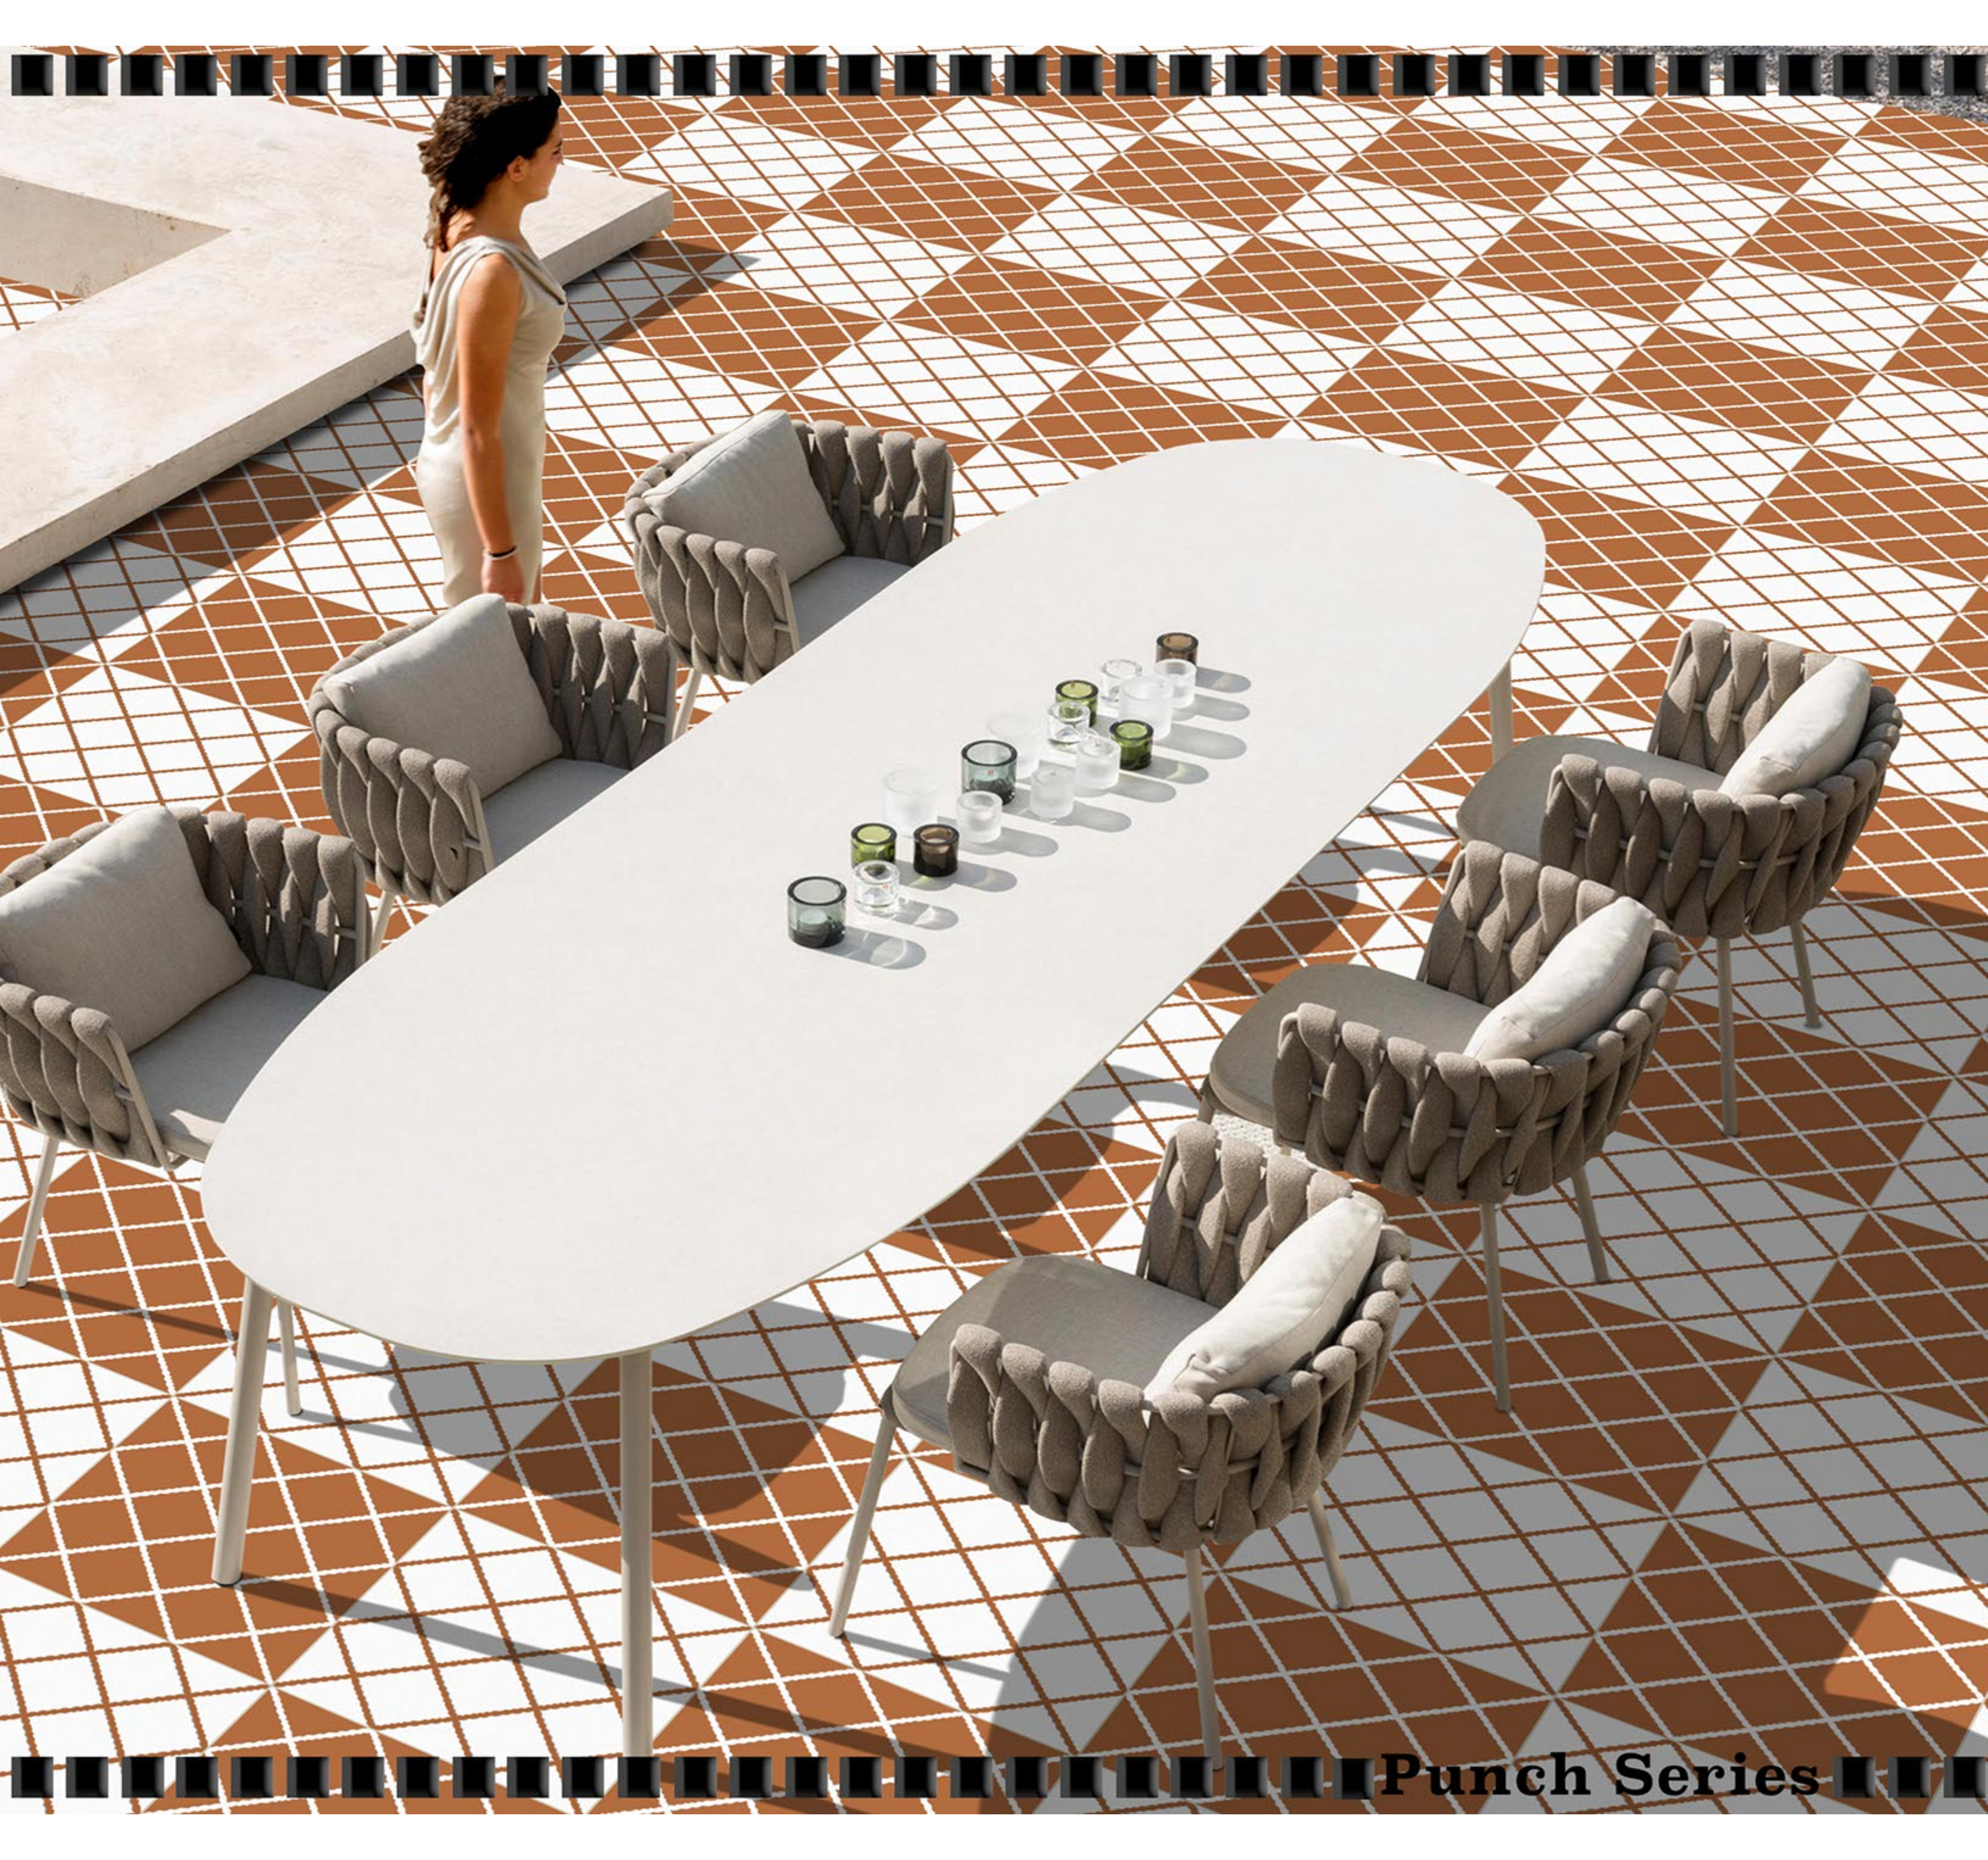

Punch Series